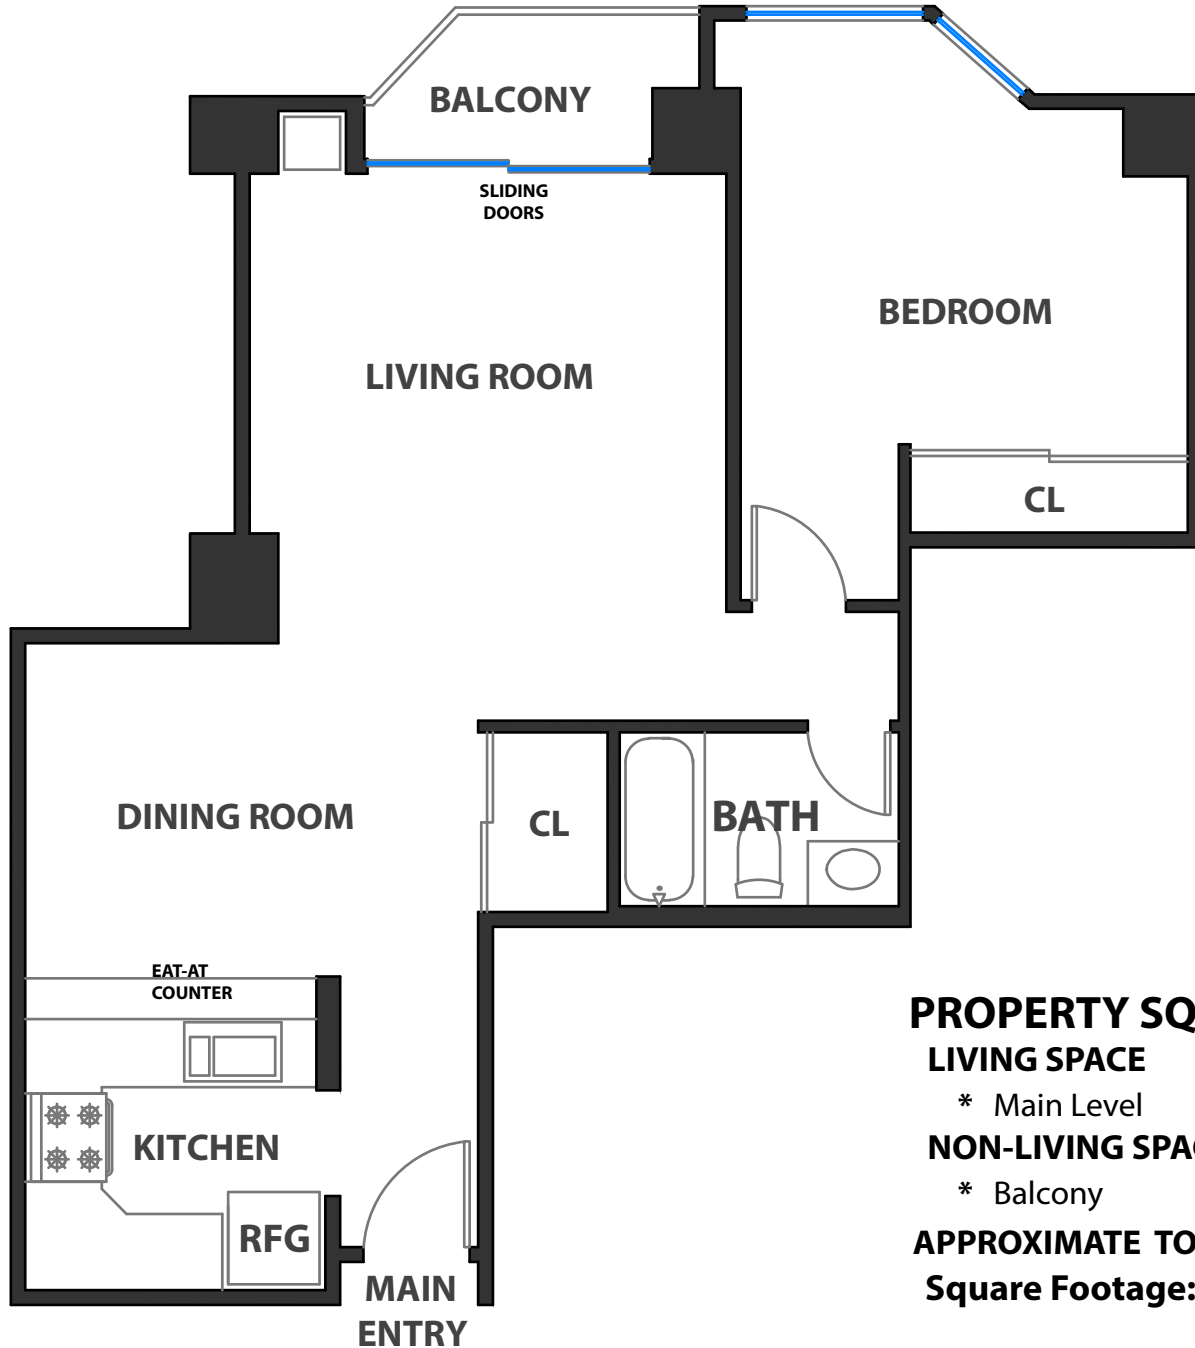

601 VAN NESS AVENUE #132

SAN FRANCISCO, CALIFORNIA

PROPERTY SQF INFORMATION

LIVING SPACE

* Main Level 688

NON-LIVING SPACE

* Balcony 32

APPROXIMATE TOTAL LIVING & NON-LIVING SPACE

Square Footage: 720 Sq Ft*